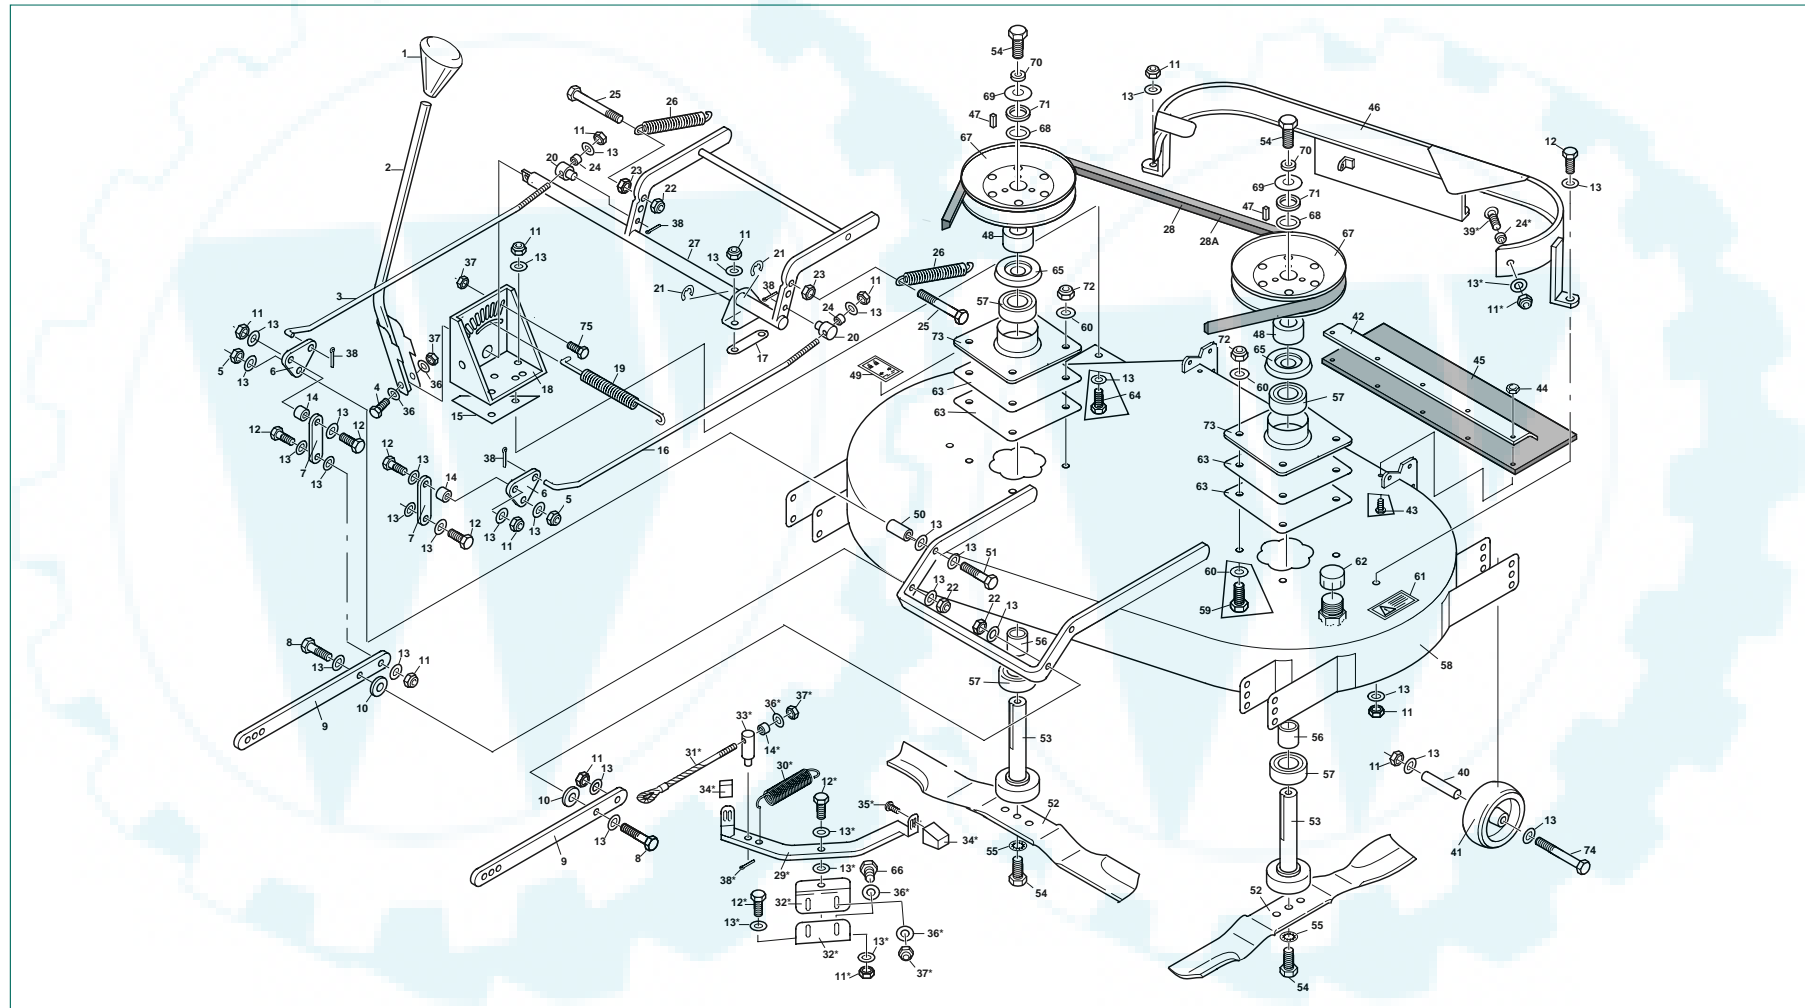

Westwood

36" (91cm) Cutter Deck

THE BEST OF BRITISH ENGINEERING